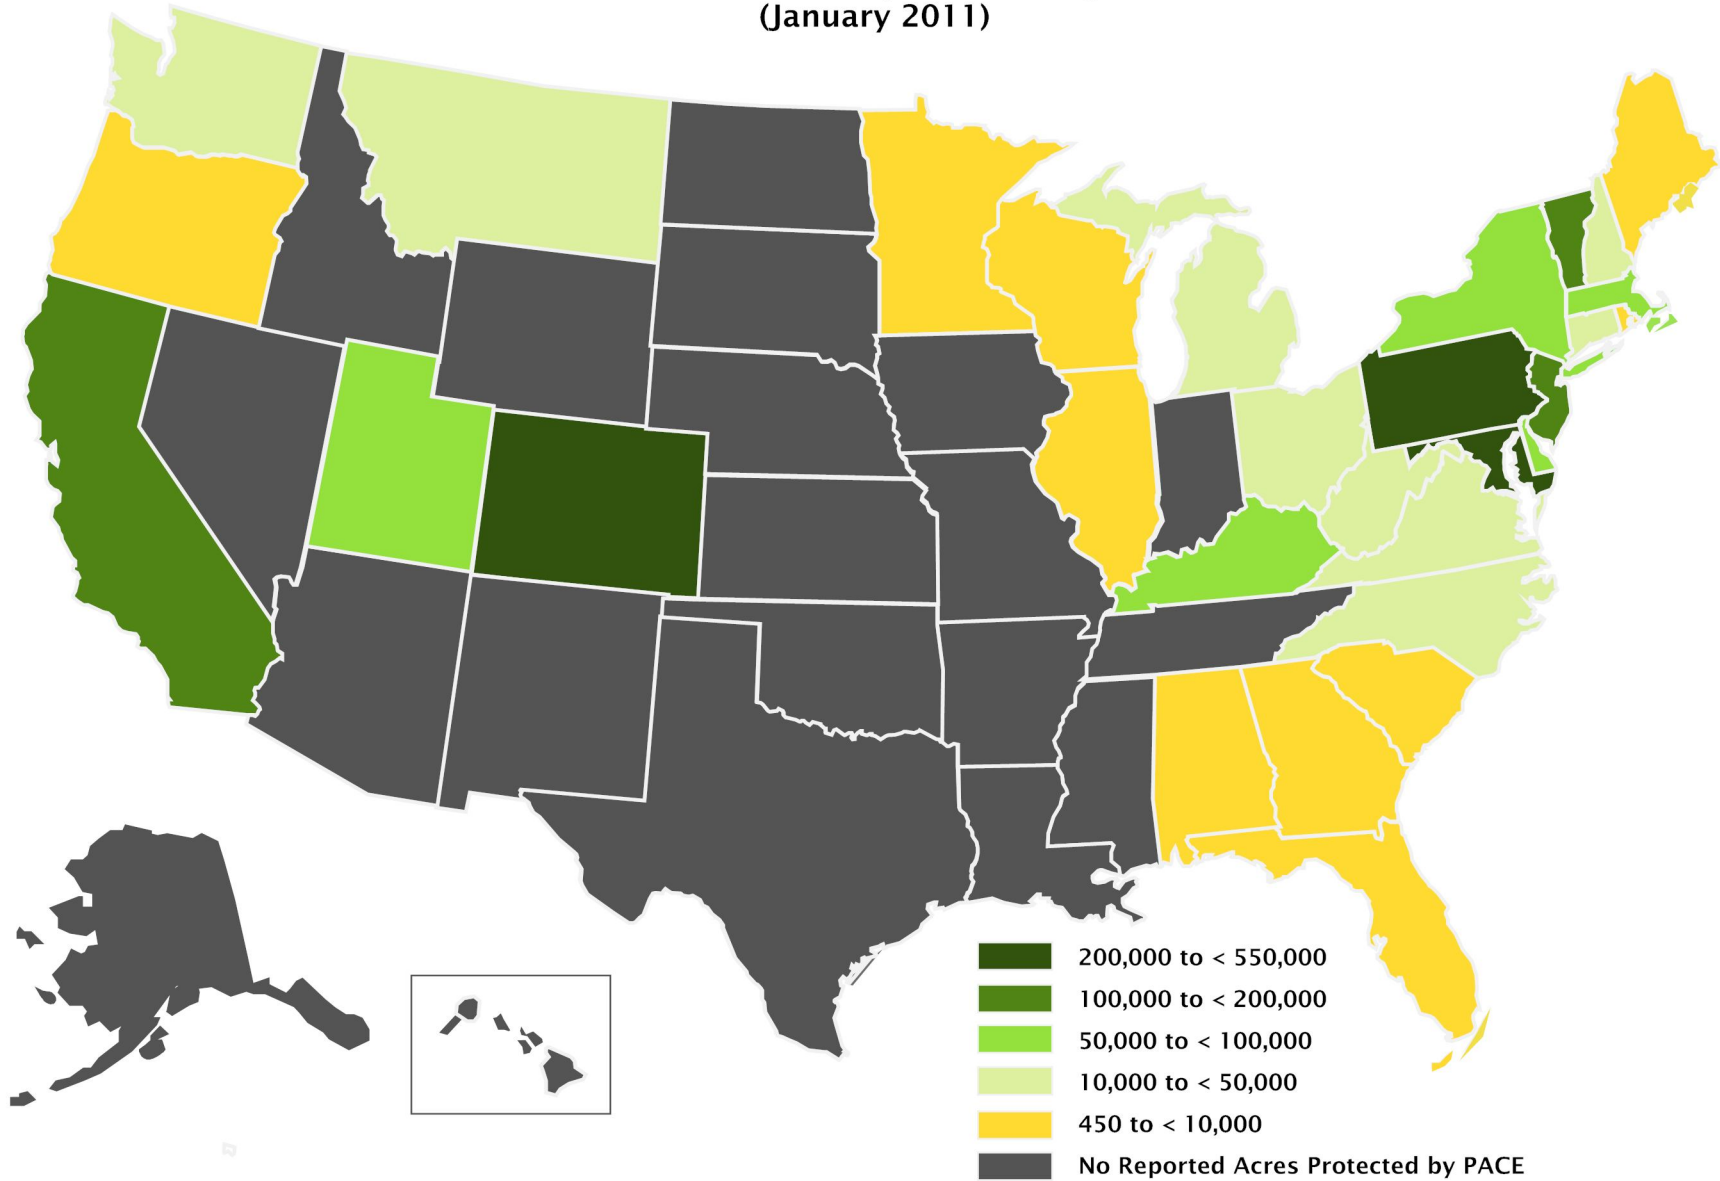

Acres Protected by PACE Programs (January 2011)

Purchase of Agricultural Conservation Easement (PACE) programs compensate agricultural landowners for permanently protecting their land with a conservation easement.

Acres Protected by PACE Programs includes acres protected by state and local PACE programs.